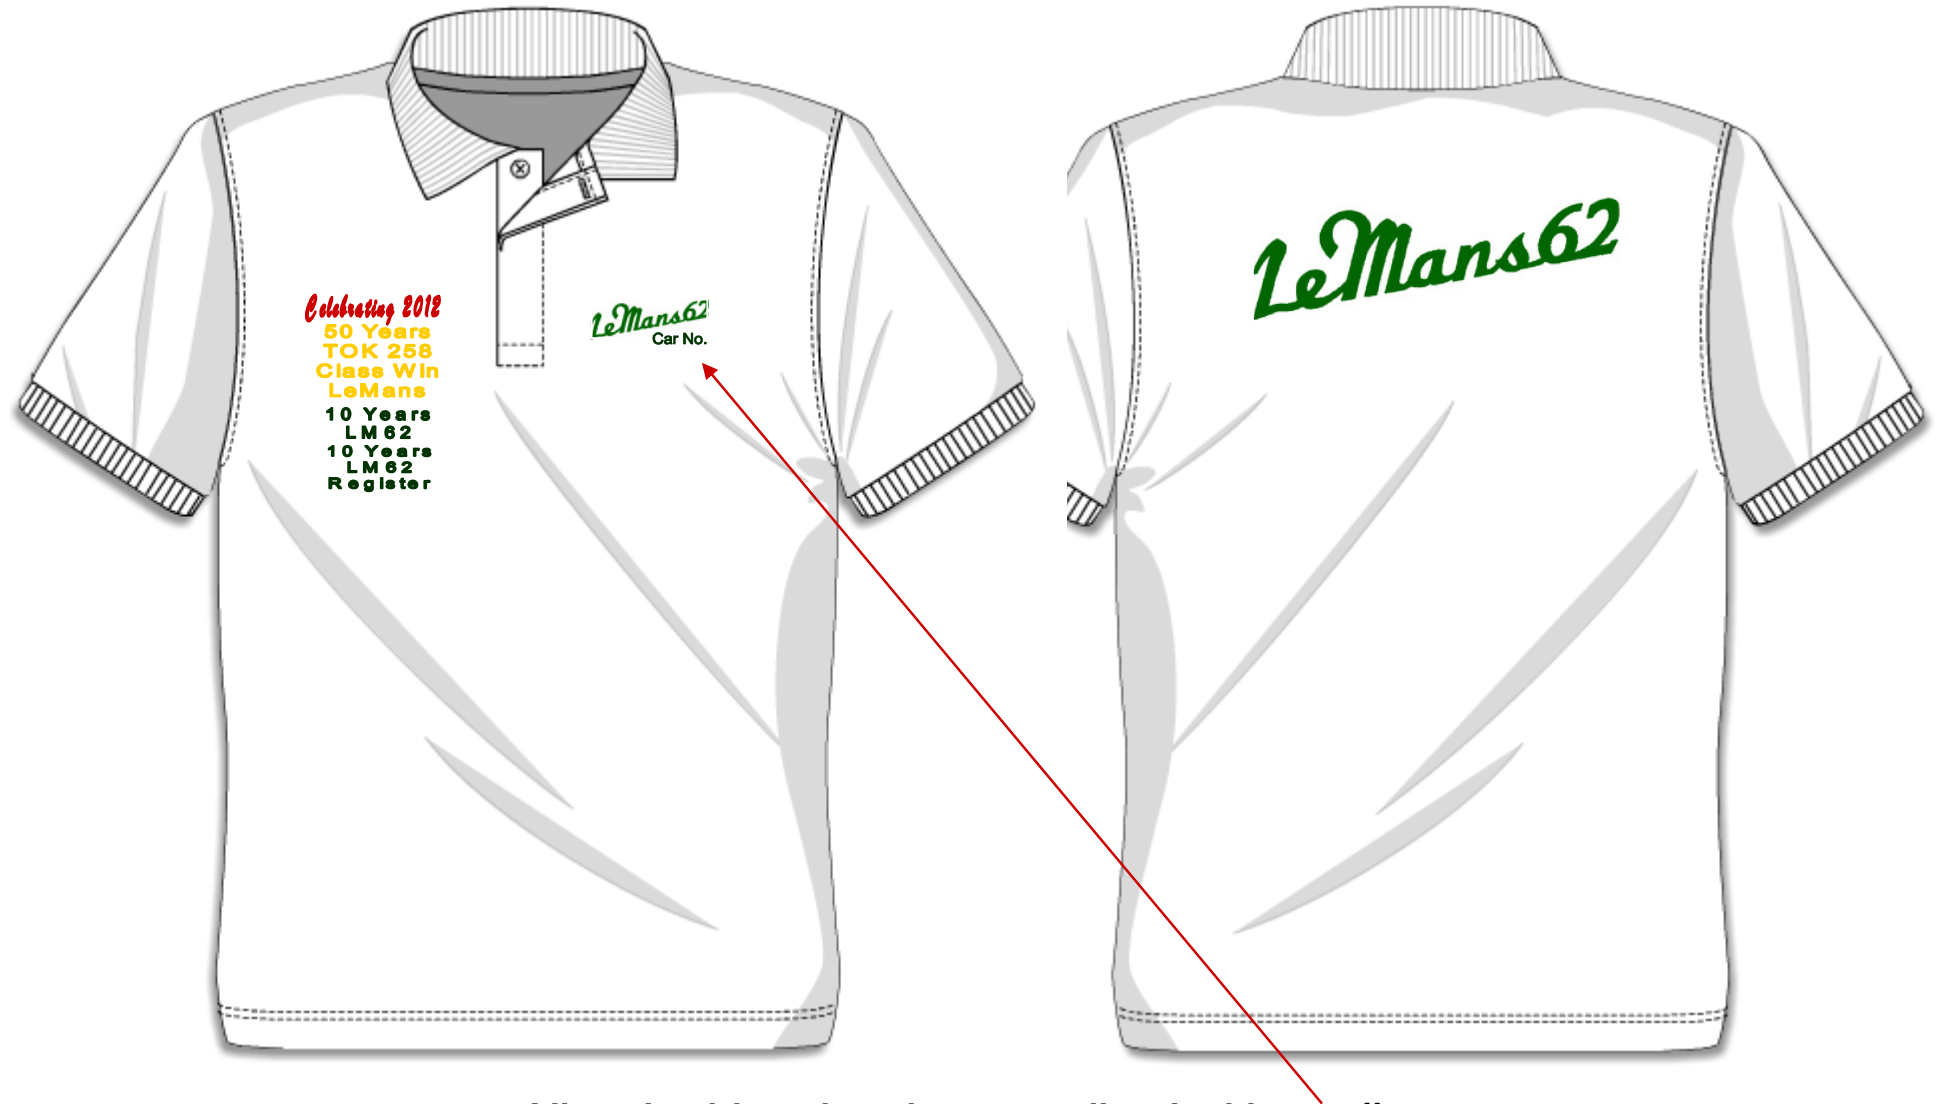

The LM62 "2012 Edition"

All embroidered and personalized with car #

The LM62 "2012 Edition"

All embroidered and personalized with car #

The LM62 "2012 Edition"

Item #	Item	Colours	Size	Price
180.52	Mens Heavyweight T-shirt	Bottle green, birch	S-XXL	32,00
119.52	Ladies Heavyweight T-shirt	Bottle green, birch	XS-XXL	32,00
539.52	Mens Poloshirt	Bottle green, white	S-3XL	45,00
539.52	Ladies Poloshirt	Bottle green, white	XS-XXL	45,00
784.11	Shirt S/S button down	Bottle green, white	14.5"-19"	48,00
778.11	Shirt L/S button down	Bottle green, white	14.5"-19"	48,00